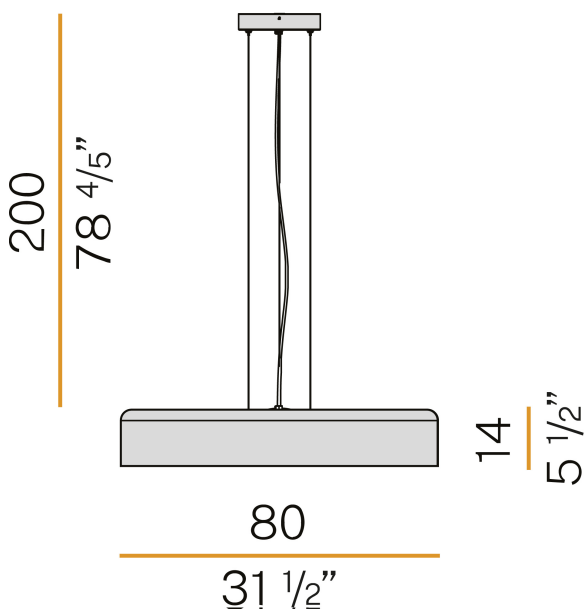

### Data sheet

CODE	L09280.080.0402
SYSTEM POWER CONSUMPTION	82W
EFFICACY	94.9lm/W
LIGHT SOURCE	LED
LIGHT SOURCE LIFETIME	L80 (B20) 80.000h
COLOUR TEMPERATURE	3000K Ra>90
LIGHT DISTRIBUTION	diffused
POWER SUPPLY	220-240V AC
FREQUENCY	50/60Hz
ELECTRICAL CONFIGURATION	dimmable (DALI/Push DIM)
DRIVER	integrated included
NOMINAL LUMINOUS FLUX	10285lm
LUMEN OUTPUT	7782lm
EFFICIENCY	75.7%
GLARE RATING	UGR < 19
WEIGHT	11,57 Kg
PROTECTION DEGREE	IP20
COLOUR TOLLERANCES	SDCM <3
PACKING DIMENSIONS (CM)	18,0 x 90,0 x 90,0

Suspension lighting fixture for interiors, with direct and indirect light emission.  
Pickled sheet metal cap in polyacrylic paint.  
Turned aluminium structure in mat black and gold or white and gold polyacrylic paint.  
Pickled sheet metal wiring support plate in polyacrylic paint.  
Moulded polycarbonate micro-prismatic diffuser.  
2m (78,7") long steel suspension cables.  
2,2m (86,6") long power cable in transparent PVC.  
Power canopy with galvanized sheet metal ceiling bracket and pickled sheet metal covering in white or mat black polyacrylic paint.

### Technical drawing